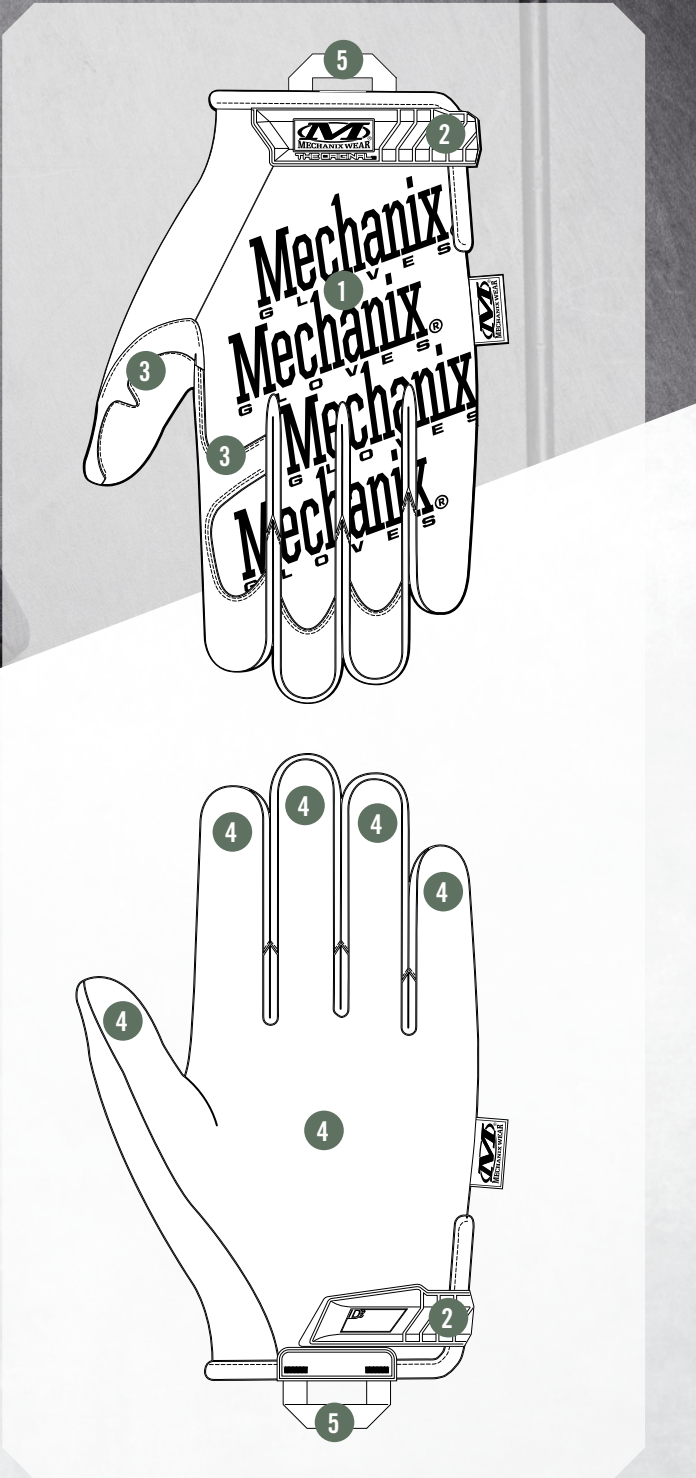

COVERT ORIGINAL[®]

TACTICAL HAND PROTECTION

The Original[®] tactical glove revolutionized the hand protection industry with its versatility and anatomical design. Rugged 0.8mm synthetic leather infused with touchscreen technology creates the perfect blend of dexterity and durability. Breathable TrekDry[®] conforms to the back of your hands to help keep you cool and comfortable in the field. The Original delivers unmatched fit, feel and functionality so you can focus on what lies down range.

FEATURES

- 1 Form-fitting TrekDry[®] helps keep your hands cool and comfortable.
- 2 Adjustable Thermoplastic Rubber (TPR) wrist closures create a secure fit.
- 3 Reinforced thumb and index finger improve durability.
- 4 Touchscreen capable synthetic leather provides the perfect blend of dexterity and durability.
- 5 Nylon carrier loops for storage.

MACHINE WASHABLE

TOUCHSCREEN TECHNOLOGY

INTENDED USES

- Military
- Law Enforcement
- Shooting Sports
- Maintenance & Repair

CERTIFICATIONS

SIZE	S-008	M-009	L-010	XL-011	XXL-012
COLOR	MG-55 COVERT	MG-72 COYOTE	MG-77 WOODLAND	MG-78 MULTICAM	MG-88 WOLF GREY